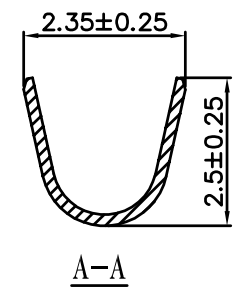

Receptacle Terminal Male

AsA Electronic Co.

 WWW.AsA-Elec.com

 Tel : (+98) 21 66 73 56 82 Mob : (+98) 912 03 161 02

Item		Receptacle Terminal					
Model	Unit	Scale	Design Unit	Size	Part No.		
43031	mm	—	Metric	A4			
Draw	Review	Approve	Material	Drawing No.	Part No.		
			Material	Tinned Phosphor Bronze			