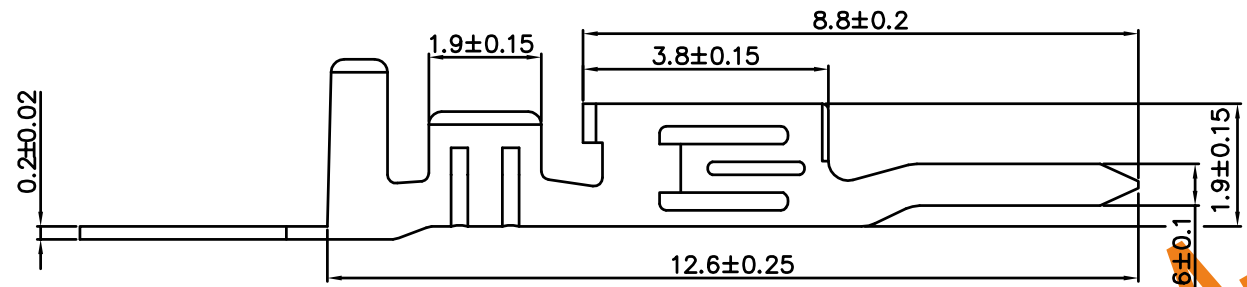

Receptacle Terminal Male

AsA Electronic Co.

 WWW.AsA-Elec.com

 Tel : (+98) 21 66 73 56 82 Mob : (+98) 912 03 161 02

Item		Receptacle Terminal					
Model	Unit	Scale	Design Unit	Size	Part No.		
43031	mm	—	Metric	A4			
Draw	Review	Approve	Material	Drawing No.	Part No.		
			Material	Tinned Phosphor Bronze			