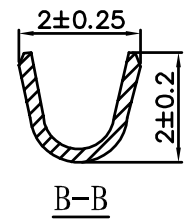

Receptacle Terminal Male

AsA Electronic Co.

 WWW.AsA-Elec.com

 Tel : (+98) 21 66 73 56 82 Mob : (+98) 912 03 161 02

Item		Receptacle Terminal					
Model	Unit	Scale	Design Unit	Size	Part No.		
43031	mm	—	Metric	A4			
Draw	Review	Approve	Material	Drawing No.	Part No.		
			Material	Tinned Phosphor Bronze			