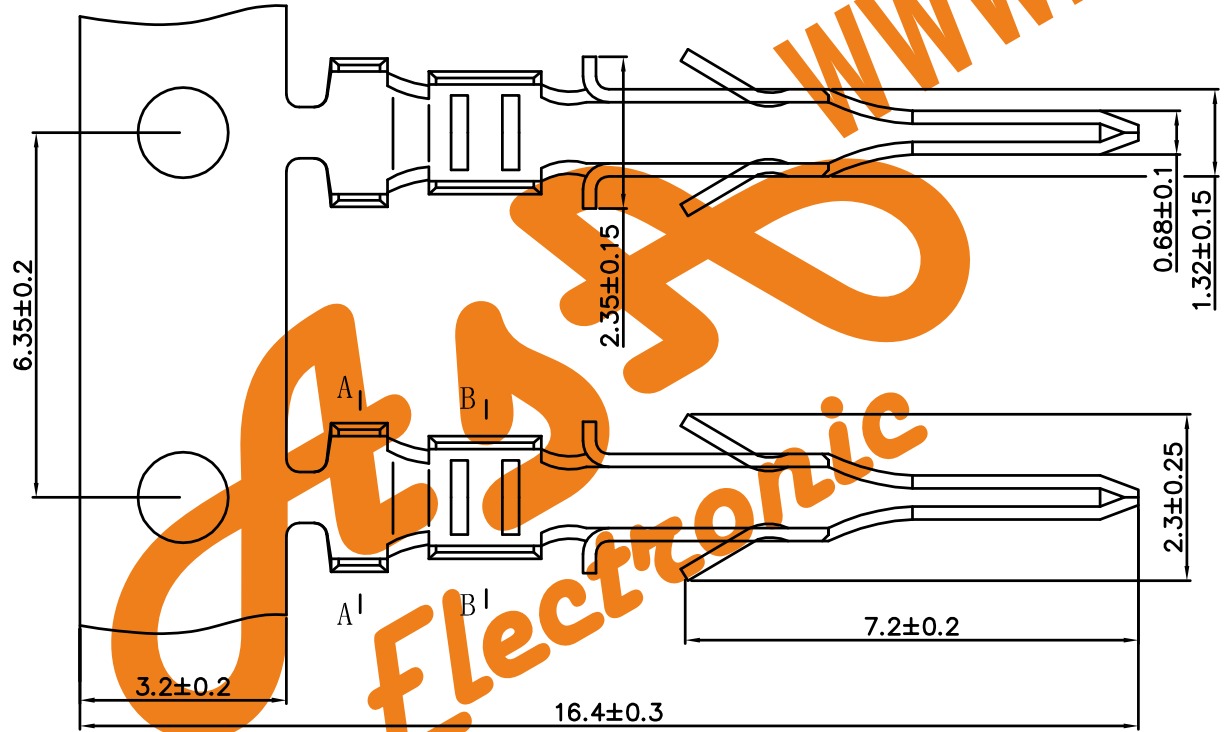

Receptacle Terminal Male

AsA Electronic Co.

 WWW.AsA-Elec.com

 Tel : (+98) 21 66 73 56 82 Mob : (+98) 912 03 161 02

Item		Receptacle Terminal					
Model	Unit	Scale	Design Unit	Size	Part No.		
43031	mm	—	Metric	A4			
Draw	Review	Approve	Material	Drawing No.	Part No.		
			Material	Tinned Phosphor Bronze			